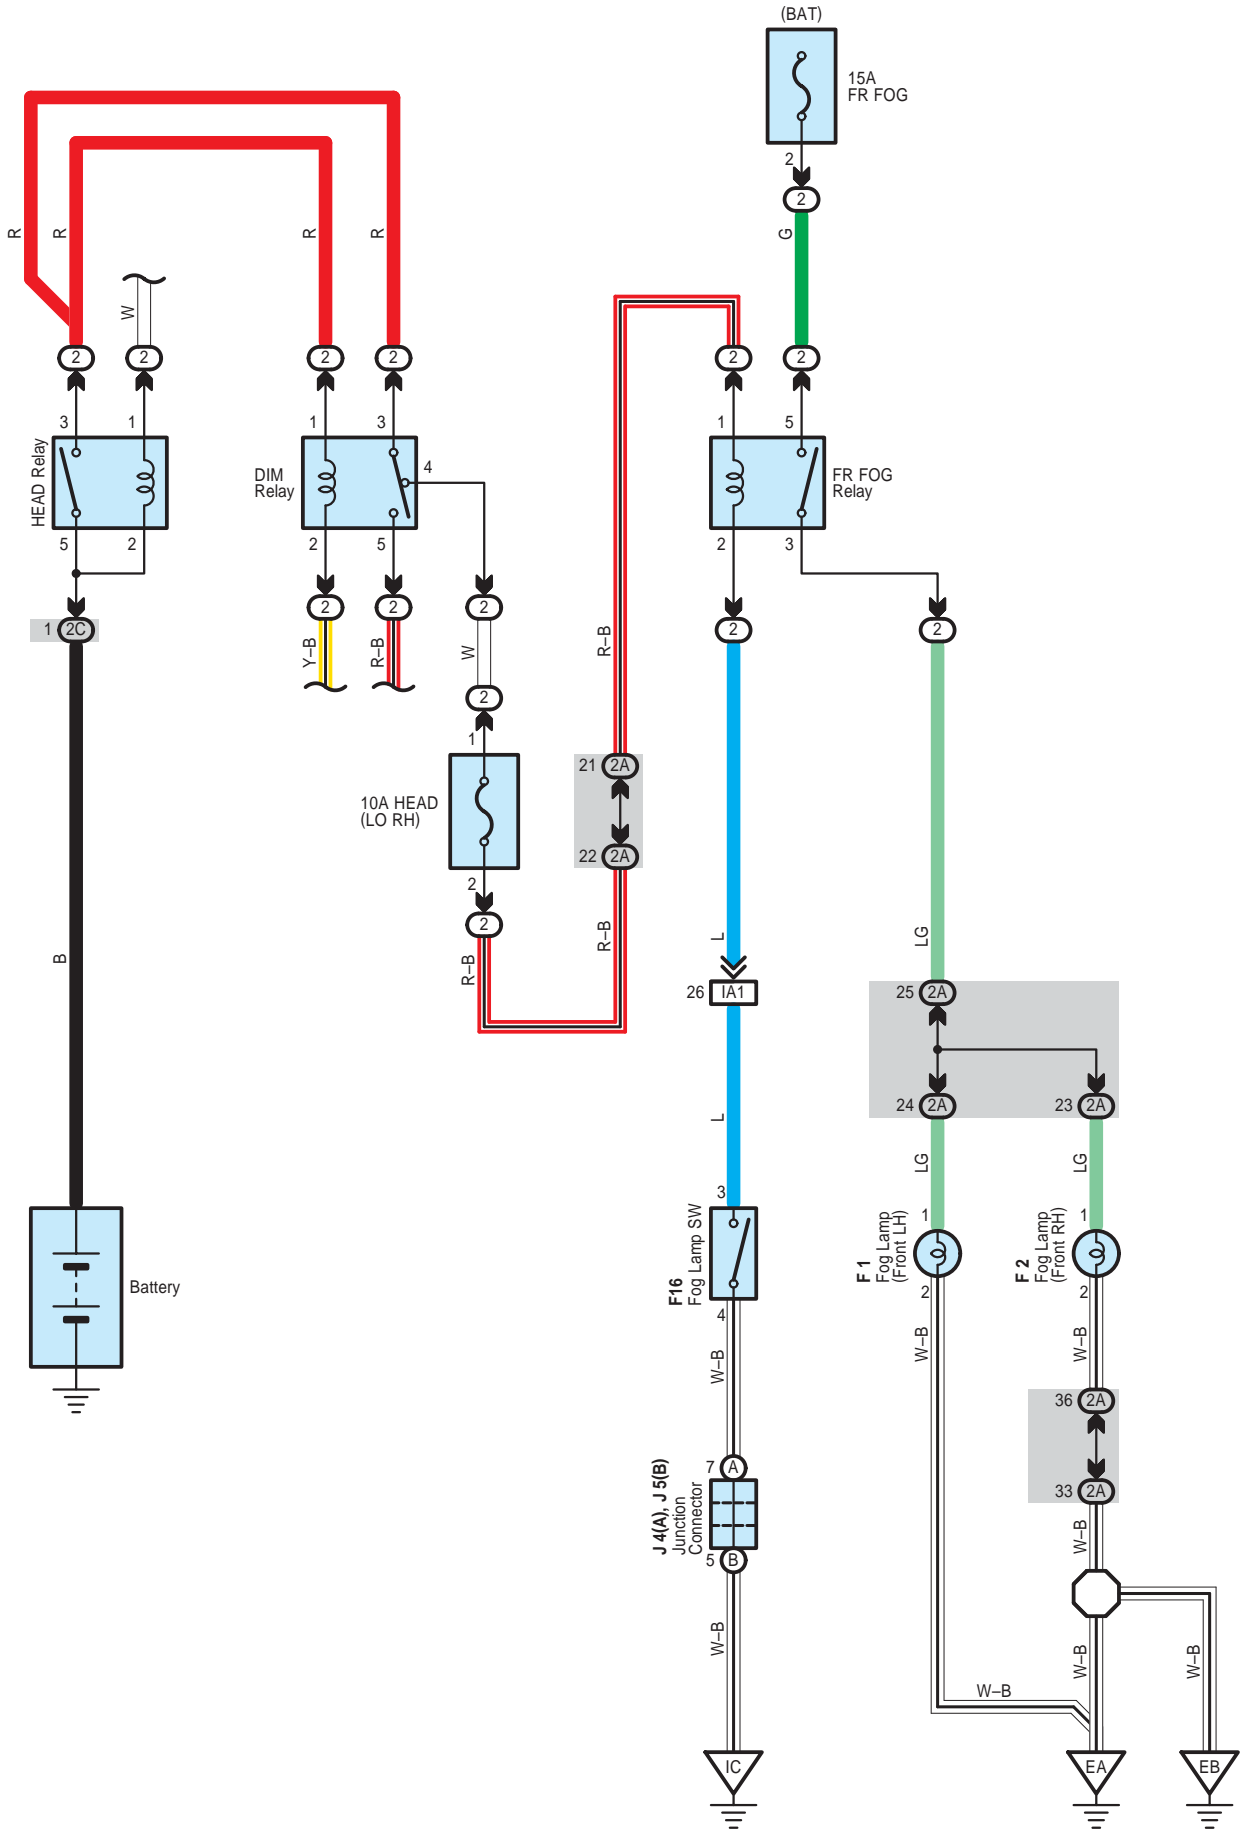

Front Fog Light

 : **Parts Location**

Code	See Page	Code	See Page	Code	See Page
F1	40 (1GR-FE)	F16	44	J5	B 45
F2	40 (1GR-FE)	J4	A 45		

 : **Relay Blocks**

Code	See Page	Relay Blocks (Relay Block Location)
2	24	Engine Room R/B (Engine Compartment Left)

 : **Junction Block and Wire Harness Connector**

Code	See Page	Junction Block and Wire Harness (Connector Location)
2A	24	Engine Room J/B (Engine Compartment Left)
2C	24	Engine Room Main Wire and Engine Room J/B (Engine Compartment Left)

 : **Connector Joining Wire Harness and Wire Harness**

Code	See Page	Joining Wire Harness and Wire Harness (Connector Location)
IA1	54	Instrument Panel Wire and Engine Room Main Wire (Left Kick Panel)

 : **Ground Points**

Code	See Page	Ground Points Location
EA	52 (1GR-FE)	Front Right Fender
EB	52 (1GR-FE)	Front Left Fender
IC	54	Instrument Panel Brace RH